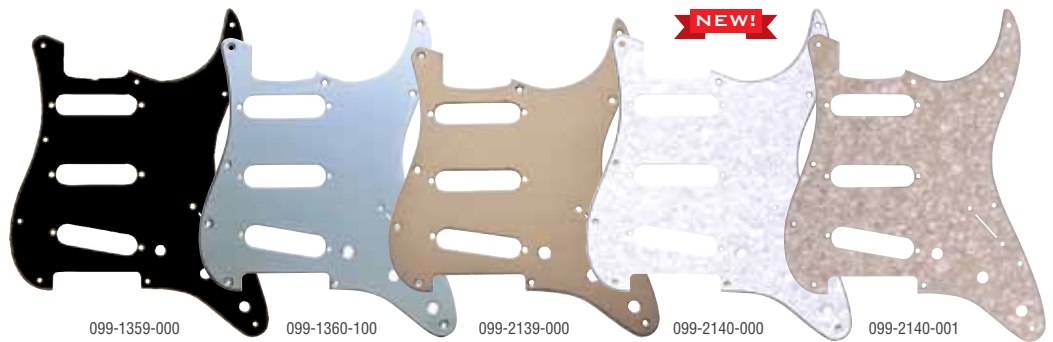

Fender

PICKGUARDS

A. Strat® 3 Single Coils: 11 Screw Holes

MODEL	DESCRIPTION	PICKUP ROUTE	LIST
*099-1346-000	'57 Reissue SRV Black Pearl 8 Hole	S/S/S	$64.99
099-1359-000	Black – 3 Ply	S/S/S	$29.99
099-1360-000	White – 3 Ply	S/S/S	$29.99
> 099-1360-100	Chrome – 1 Ply	S/S/S	$91.99
099-1360-200	Gold – 1 Ply	S/S/S	$134.99
099-1374-000	Parchment – 3 Ply	S/S/S	$44.99
099-2139-000	Gold Anodized – 1 Ply	S/S/S	$54.95
099-2140-000	White Pearl – 4 Ply	S/S/S	$54.99
099-2140-001	Aged White Moto	S/S/S	$54.99
099-2141-000	Black Pearl – 4 Ply	S/S/S	$54.99
099-2142-000	Tortoise Shell – 4 Ply	S/S/S	$54.99
099-2144-000	Mint Green – 3 Ply	S/S/S	$49.99
099-2172-000	Black Glass Sparkle	S/S/S	$54.99
099-2173-000	Aged Glass Sparkle	S/S/S	$54.99